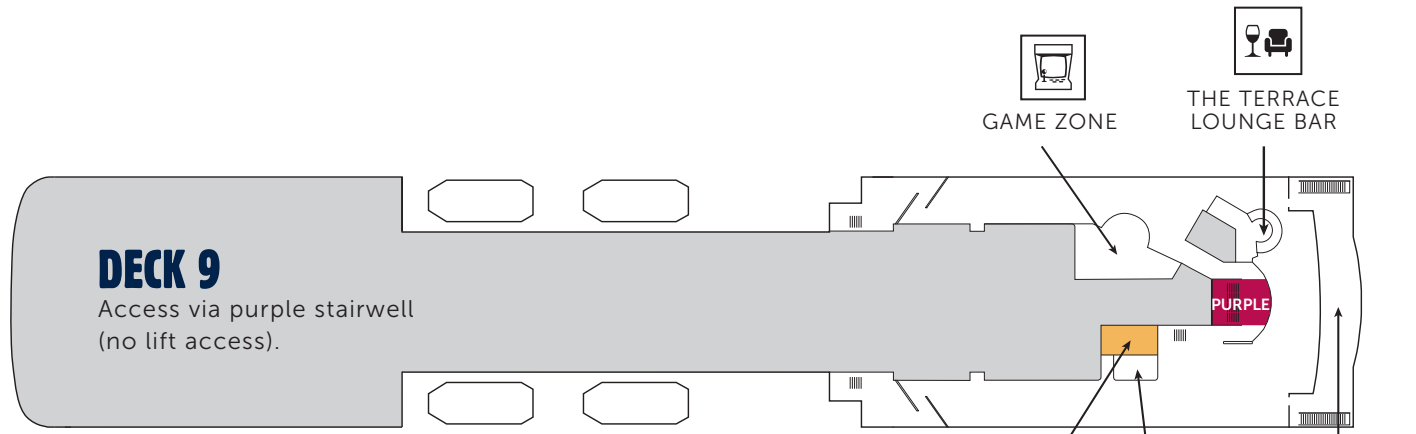

SHIP MAP

This map is a simple location guide outlining the onboard facilities on the main passenger decks, including bars, eateries, cinemas and entertainment areas.

- Orange lift & stairwell
- Blue lift & stairwell
- Green stairwell
- Purple stairwell
- Baby change facility
- No passenger access

- Orange lift & stairwell
- Blue lift & stairwell
- Green stairwell
- Purple stairwell
- Baby change facility
- No passenger access