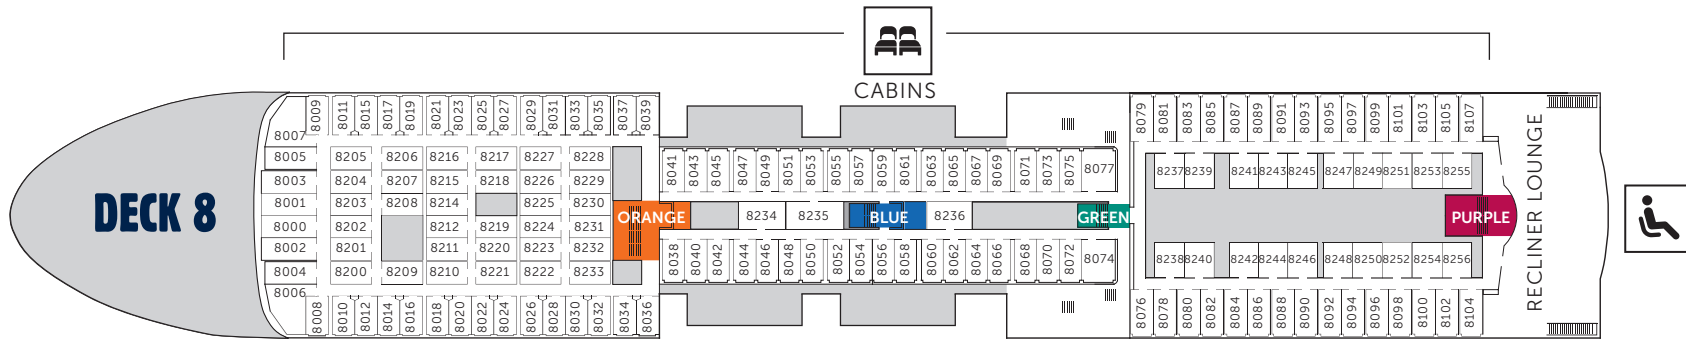

SHIP MAP

This map is a simple location guide outlining the onboard facilities on the main passenger decks, including bars, eateries, cinemas and entertainment areas.

- Orange lift & stairwell
- Blue lift & stairwell
- Green stairwell
- Purple stairwell
- Baby change facility
- No passenger access

- Orange lift & stairwell
- Blue lift & stairwell
- Green stairwell
- Purple stairwell
- Baby change facility
- No passenger access