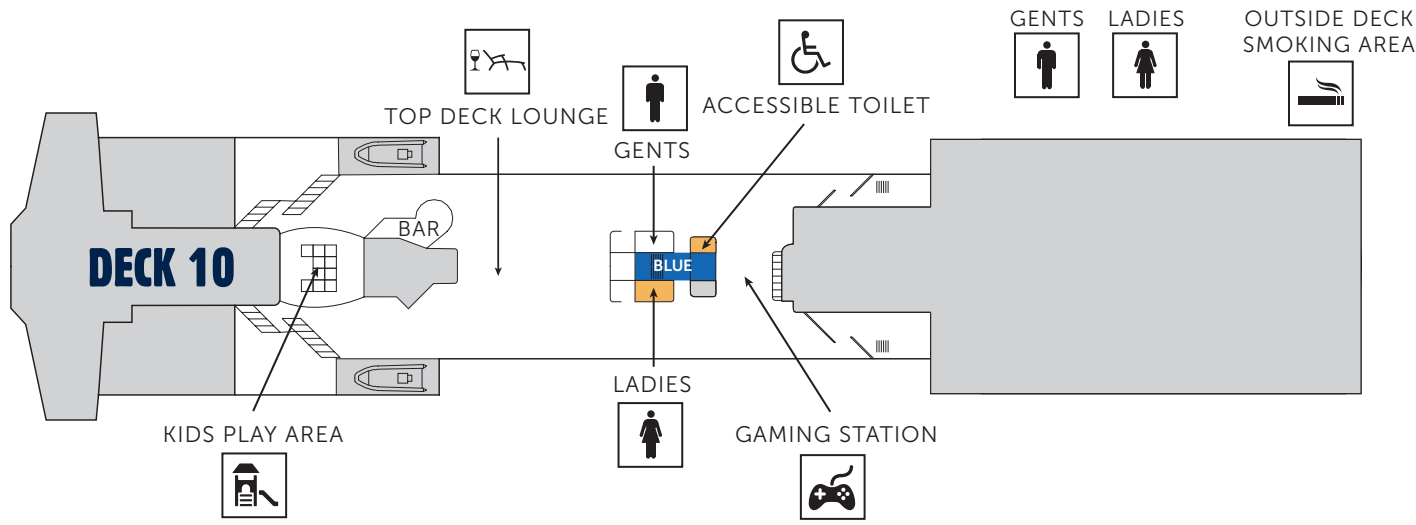

SHIP MAP

This map is a simple location guide outlining the onboard facilities on the main passenger decks, including bars, eateries, cinemas and entertainment areas.

- Orange lift & stairwell
- Blue lift & stairwell
- Green stairwell
- Purple stairwell
- Baby change facility
- No passenger access

- Orange lift & stairwell
- Blue lift & stairwell
- Green stairwell
- Purple stairwell
- Baby change facility
- No passenger access