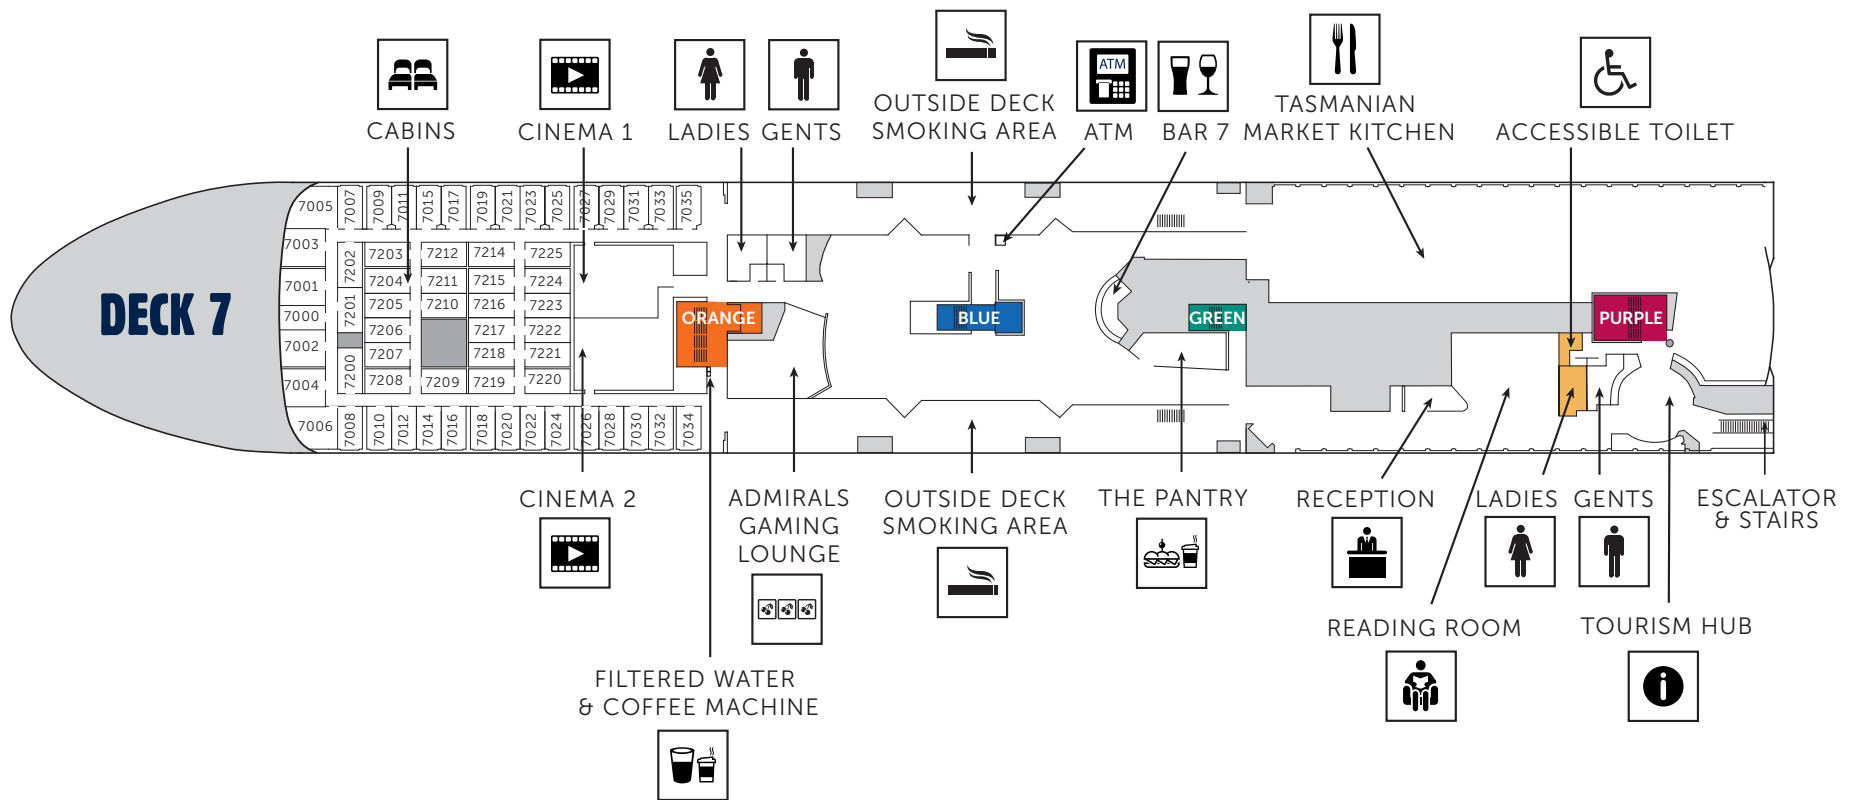

SHIP MAP

This map is a simple location guide outlining the onboard facilities on the main passenger decks, including bars, eateries, cinemas and entertainment areas.

- Orange lift & stairwell
- Blue lift & stairwell
- Green stairwell
- Purple stairwell
- Baby change facility
- No passenger access

- Orange lift & stairwell
- Blue lift & stairwell
- Green stairwell
- Purple stairwell
- Baby change facility
- No passenger access