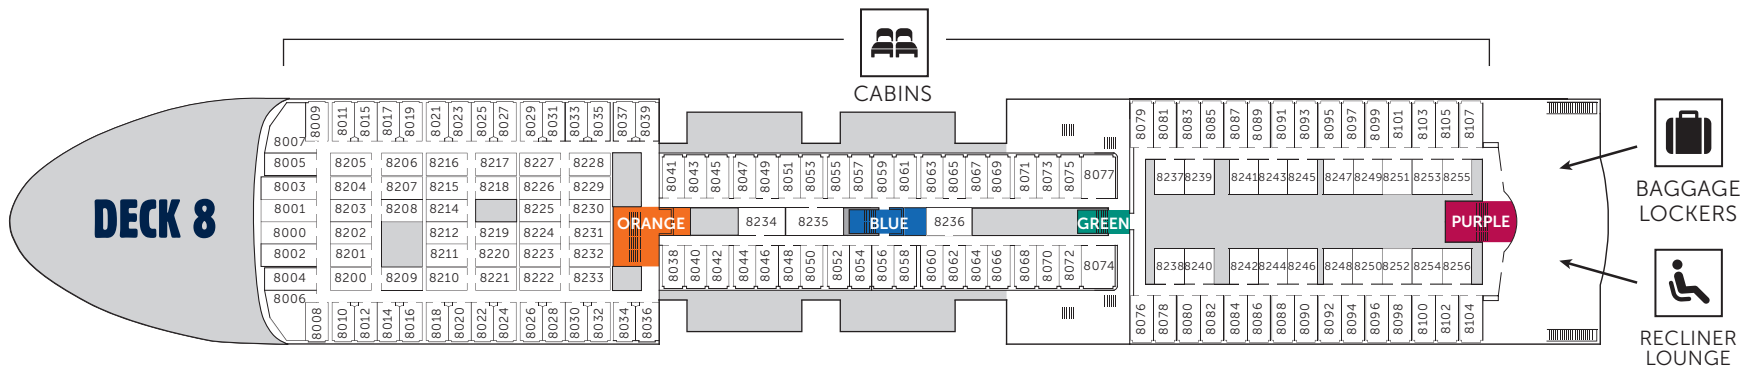

SHIP MAP

This map is a simple location guide outlining the onboard facilities on the main passenger decks, including bars, eateries, cinemas and entertainment areas.

- Orange lift & stairwell
- Blue lift & stairwell
- Green stairwell
- Purple stairwell
- Baby change facility
- No passenger access

- Orange lift & stairwell
- Blue lift & stairwell
- Green stairwell
- Purple stairwell
- Baby change facility
- No passenger access