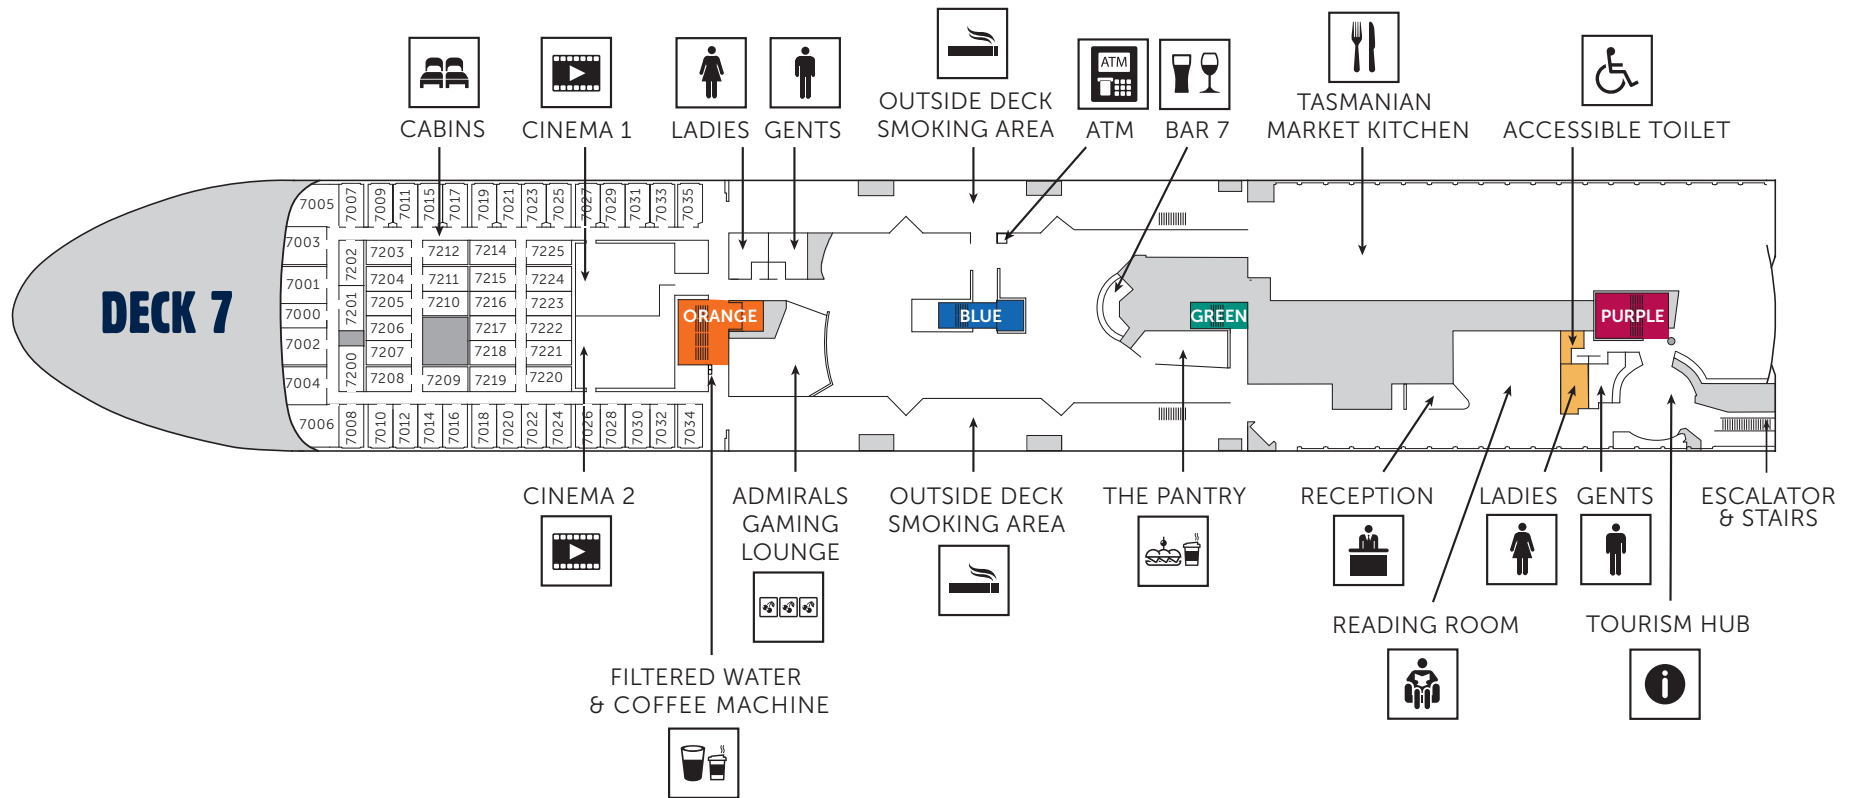

SHIP MAP

This map is a simple location guide outlining the onboard facilities on the main passenger decks, including bars, eateries, cinemas and entertainment areas.

- Orange lift & stairwell
- Blue lift & stairwell
- Green stairwell
- Purple stairwell
- Baby change facility
- No passenger access

- Orange lift & stairwell
- Blue lift & stairwell
- Green stairwell
- Purple stairwell
- Baby change facility
- No passenger access