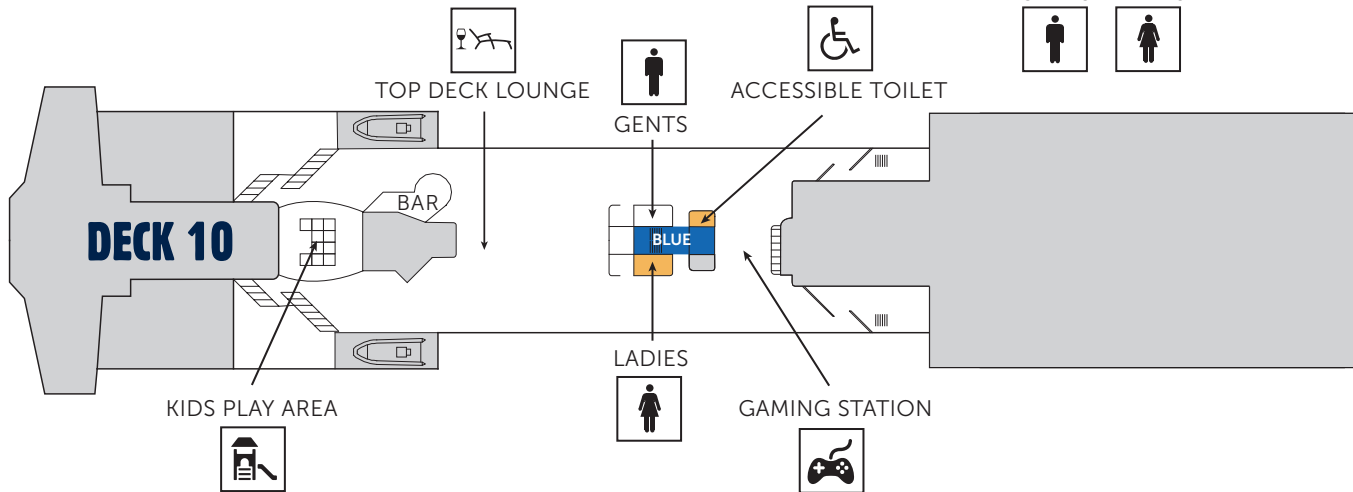

SHIP MAP

This map is a simple location guide outlining the onboard facilities on the main passenger decks, including bars, eateries, cinemas and entertainment areas.

- Orange lift & stairwell
- Blue lift & stairwell
- Green stairwell
- Purple stairwell
- Baby change facility
- No passenger access

- Orange lift & stairwell
- Blue lift & stairwell
- Green stairwell
- Purple stairwell
- Baby change facility
- No passenger access