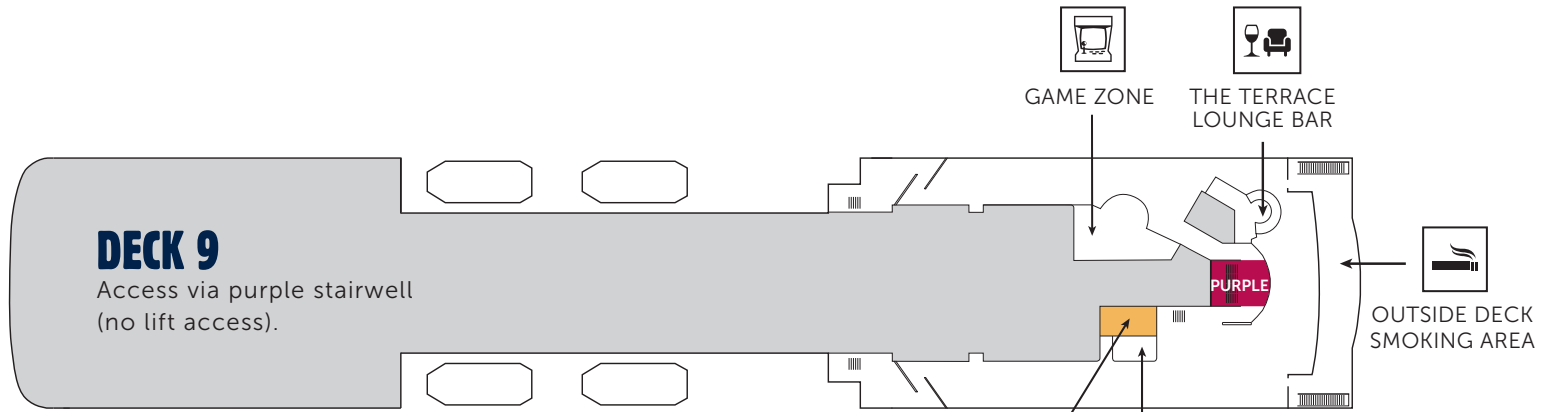

SHIP MAP

This map is a simple location guide outlining the onboard facilities on the main passenger decks, including bars, eateries, cinemas and entertainment areas.

- Orange lift & stairwell
- Blue lift & stairwell
- Green stairwell
- Purple stairwell
- Baby change facility
- No passenger access

- Orange lift & stairwell
- Blue lift & stairwell
- Green stairwell
- Purple stairwell
- Baby change facility
- No passenger access